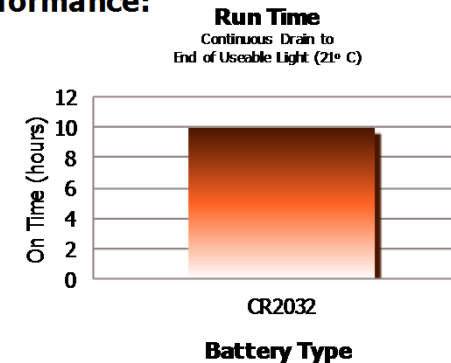

LED Clip-On Headlight **Energizer®**

Asia Pacific Region

Product Detail:

Designation: Energizer
LED Clip-On Headlight
Model: HDCL2BU
Color: Green, Blue or Grey
Power Source: Two CR2032 Lithium Coin Cells
ANSI/NEDA: Series 5004LC
Lamp: One White LED
Lamp Life (hr): Lifetime
Lamp Output (lumens): 10
Beam Distance (m): 22
Peak Beam Intensity (cd): 120
Run Time (h:mm): 10
Typical Weight: 133 grams
with batteries
Dimensions (mm): 40 x 30

Performance:

Tested according to ANSI/NEMA FL 1 Standards.

HDCL2BU

Asia Pacific Region

Versatile and bright, the Energizer® LED Clip-On Headlight offers hands free operation. Whether you clip it to a hat brim, attach it to your clothing or wear it around your head with the included elastic strap, it provides plenty of light for finding the trail, pitching a tent or increasing your visibility when jogging. The bright white LED is virtually unbreakable and the light survives an ANSI FL1 Standard 1-metre drop test.