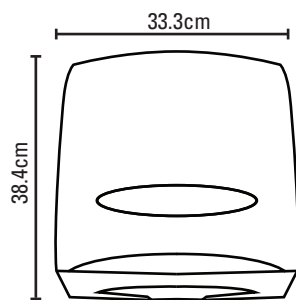

KLEENEX® FOLDED HAND TOWEL

Description	Code No.	Colour	Case Contents	Sheet Size (cm)
KLEENEX® M-Fold Hand Towel with AIRFLEX® Fabric	01890	White	16 x 150	24cm x 23cm
KLEENEX® M-Fold Hand Towel (Lite Hand Towel)	26161	White	16 x 250	18cm x 23cm

SCOTT® FOLDED HAND TOWEL

Description	Code No.	Colour	Case Contents	Sheet Size (cm)
SCOTT® C-Fold Hand Towel	20311	White	20 x 180	32cm x 23cm
SCOTT® CL-Fold Hand Towel	20931	White	20 x 180	27cm x 23cm
SCOTT® M-Fold Hand Towel Standard	20211	White	16 x 250	24cm x 23cm
SCOTT® M-Fold Hand Towel Deluxe	20901	White	16 x 250	24cm x 23cm
SCOTT® M-Fold Hand Towel Fully Wrapped	20921	White	24 x 250	18cm x 23cm

DISPENSERS

Description	Code No.	Colour	Case Contents	Dimensions WxHxD (cm)
WINDOWS® Series-i Folded Towel Dispenser	57913	Pearl White	6	33.3cm x 38.4cm x 15.6cm
WINDOWS® Kompact Magic Dispenser	01132	White	10	27cm x 19cm x 11.5cm

For more information on Kimberly-Clark products and systems, please contact your local sales office at:

Kimberly-Clark Singapore Pte Ltd
3 Anson Road, #16-01 Springleaf Tower,
Singapore 079909
Toll-free: 1800-562 5275 Tel: +(65) 6226 2882 Fax: +(65) 6327 3857

Kimberly-Clark Trading (M) Sdn Bhd
2nd Floor, Tower 2, Kelana Brem Tower, Jln SS7/15
(Jalan Stadium), Kelana Jaya 47301, Petaling Jaya,
Selangor Darul Ehsan, Malaysia.
Toll Free: 1800 889 466 Tel: +(603) 7806 8288 Fax: +(603) 7492 2576

Website: www.kcprofessional.com Email: kcp.mktsg@kcc.com

®/* Trademarks of Kimberly-Clark Worldwide, Inc. ©2010 KCWW.
All rights Reserved.