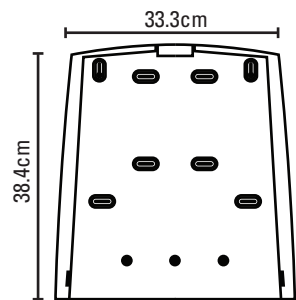

KLEENEX® FOLDED HAND TOWEL

Description	Code No.	Colour	Case Contents	Sheet Size (cm)
KLEENEX® M-Fold Hand Towel with AIRFLEX® Fabric	01890	White	16 x 150	24cm x 23cm
KLEENEX® M-Fold Hand Towel (Lite Hand Towel)	26161	White	16 x 250	18cm x 23cm

SCOTT® FOLDED HAND TOWEL

Description	Code No.	Colour	Case Contents	Sheet Size (cm)
SCOTT® C-Fold Hand Towel	20311	White	20 x 180	32cm x 23cm
SCOTT® CL-Fold Hand Towel	20931	White	20 x 180	27cm x 23cm
SCOTT® M-Fold Hand Towel Standard	20211	White	16 x 250	24cm x 23cm
SCOTT® M-Fold Hand Towel Deluxe	20901	White	16 x 250	24cm x 23cm
SCOTT® M-Fold Hand Towel Fully Wrapped	20921	White	24 x 250	18cm x 23cm

DISPENSERS

Description	Code No.	Colour	Case Contents	Dimensions WxHxD (cm)
WINDOWS® Series-i Folded Towel Dispenser	57913	Pearl White	6	33.3cm x 38.4cm x 15.6cm
WINDOWS® Kompact Magic Dispenser	01132	White	10	27cm x 19cm x 11.5cm

For more information on Kimberly-Clark products and systems, please contact your local sales office at:

Kimberly-Clark Singapore Pte Ltd
3 Anson Road, #16-01 Springleaf Tower,
Singapore 079909
Toll-free: 1800-562 5275 Tel: +(65) 6226 2882 Fax: +(65) 6327 3857

Kimberly-Clark Trading (M) Sdn Bhd
2nd Floor, Tower 2, Kelana Brem Tower, Jln SS7/15
(Jalan Stadium), Kelana Jaya 47301, Petaling Jaya,
Selangor Darul Ehsan, Malaysia.
Toll Free: 1800 889 466 Tel: +(603) 7806 8288 Fax: +(603) 7492 2576

Website: www.kcprofessional.com Email: kcp.mktsg@kcc.com

®/* Trademarks of Kimberly-Clark Worldwide, Inc. ©2010 KCWW.
All rights Reserved.