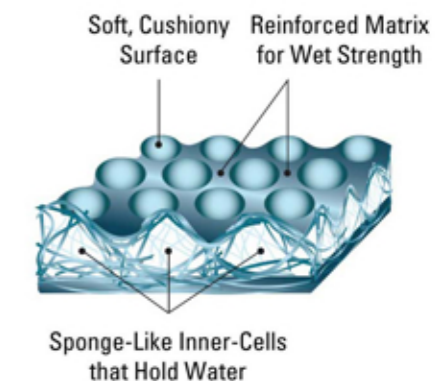

WYPALL* L30 Wipers

Multi-ply Construction for High-Capacity Absorption

WYPALL* L30 wipers are better than ever for cleaning messes. WYPALL* L30 Wipers offer a lighter weight wiper at a great everyday price. With one smooth side and one textured side, WYPALL* L30 Wipers absorb as they clean. Value and performance - WYPALL* L30 will do a million wiping task daily.

Typical Uses

- Light duty clean-ups
- Janitorial and maintenance wiping
- Process line wiping and cleaning
- Single use parts and tools clean-ups
- Hydraulic leak soakers and wiping
- Conveyor and roller cleaning
- Retail store maintenance and cleaning

WYPALL*
BRAND

WYPALL* L30 Wipers

- Textured side for cleaning power
- Wipes cleanly, contains no binders or glues
- Multi-ply capacity for wiping off large spills
- Versatile, highly absorbent wipers that leave surface clean and dry

WYPALL* L30 WIPERS

Description	Solvent Resistance	Absorption Capacity	Wet Strength	Absorption Rate
WYPALL* L30 Wipers	●●●○	●●●○	●●○○	●●●○

Description	Code No.	Colour	Case Contents	Sheet Size
WYPALL* L30 WIPERS				
WYPALL* L30 Wipers	28101	Brown	1 x 450	43.4cm x 42cm
WYPALL* L30 POP UP* Wipers	28081	Brown	10 x 100	43.4cm x 42cm