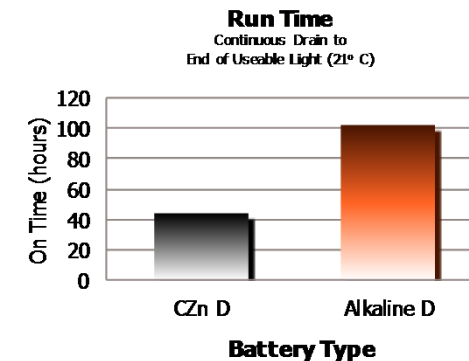

Performance:

Tested according to ANSI/NEMA FL 1 Standards.

Important Notice

This datasheet contains information specific to products manufactured at the time of its publication
Contents herein do not constitute a warranty
©Energizer / All Rights Reserved