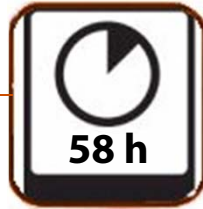

### BRIGHT

- Three White LEDs provide 9 lumens of light