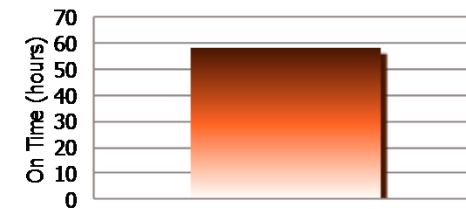

Alkaline AAA

Battery Type

Important Notice

This datasheet contains information specific to products manufactured at the time of its publication

Contents herein do not constitute a warranty

©Energizer / All Rights Reserved