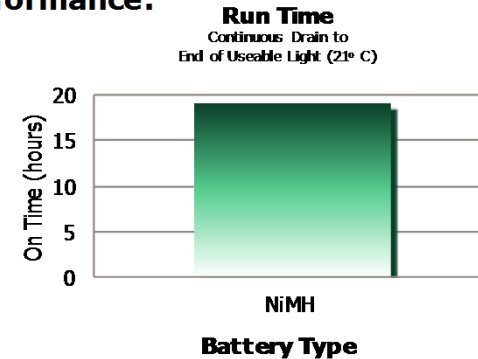

Performance:

Tested according to ANSI/NEMA FL 1 Standards.

Before Using Your Flashlight:
Please read all instructions and cautionary markings on the package and light

Important Notice
This datasheet contains information specific to products manufactured at the time of its publication
Contents herein do not constitute a warranty
©Energizer / All Rights Reserved